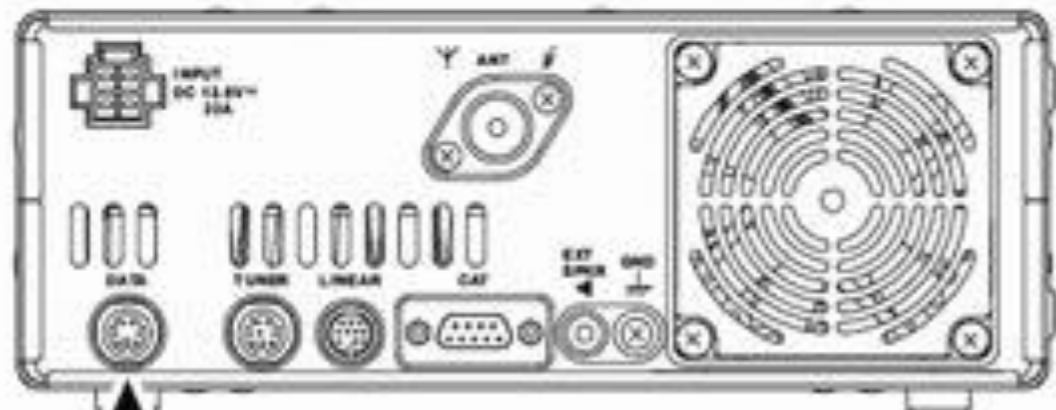

Yaesu FT-450D